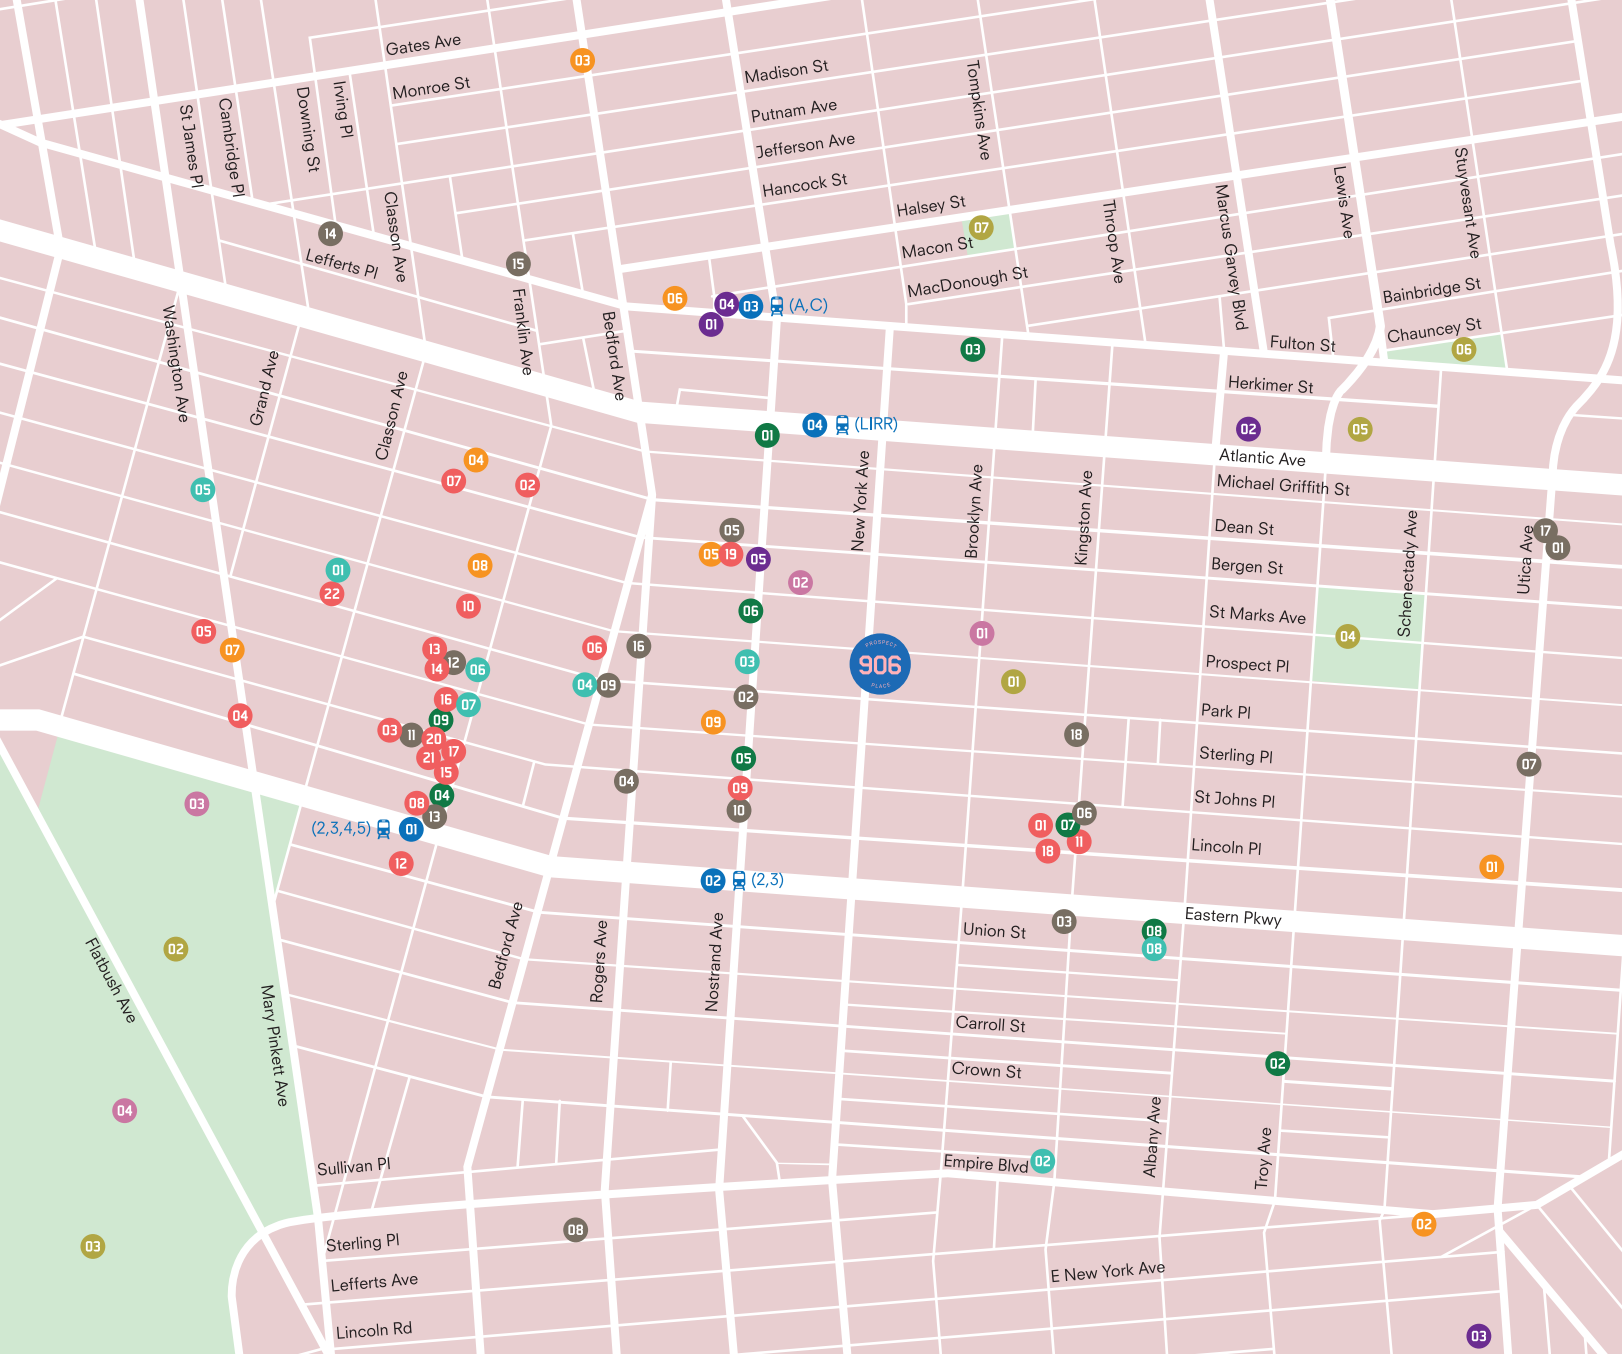

PROSPECT
906
 PLACE

TRANSPORTATION

- 01. Franklin Avenue (2, 3, 4 and 5 trains)
- 02. Nostrand Avenue (2, 3 trains)
- 03. Nostrand Avenue (A, C train)
- 04. LIRR Nostrand Avenue

WELLNESS

- 01. Blink Fitness
- 02. Crunch - Crown Heights
- 03. Bedford - Stuyvesant YMCA
- 04. Crow Hill CrossFit
- 05. 9Rounds
- 06. Planet Fitness
- 07. MAUSA Health & Fitness Center
- 08. Jewel City Yoga
- 09. Urban Asanas

BAKERY & CAFES

- 01. Dean Street Café
- 02. Meme's Healthy Nibbles
- 03. Chocolate
- 04. Manhattanville Coffee
- 05. Cafe Cotton Bean
- 06. Energy Fuel
- 07. Lakou Café
- 08. Blue Sky Bakery
- 09. Cafe Rue Dix
- 10. Colina Cuervo
- 11. Breukelen Coffee House
- 12. Little Zelda
- 13. Starbucks
- 14. Outpost
- 15. Daily Press Coffee
- 16. Cafe con libros
- 17. This is a coffee shop
- 18. Cocoa Grinder

RESTAURANTS & BARS

- 01. Calabria

- 02. The Crabby Shack
- 03. Franklin Park
- 04. Tooker Alley
- 05. Tom's
- 06. CATFISH
- 07. Berg'n
- 08. Aita Trattoria
- 09. Two Saints
- 10. Mayfield
- 11. Boeuf & Bun
- 12. Butter & Scotch
- 13. The Crown Inn
- 14. Chavela's
- 15. Bunsmith
- 16. Cent'Anni
- 17. Barboncino Pizza
- 18. Basil Pizza & Wine Bar
- 19. Nostrand Avenue Pub
- 20. Dutch Boy Burger
- 21. Drink Lounge
- 22. Covenhoven

URGENT CARE & HEALTH

- 01. Modern MD Urgent Care
- 02. Atlantic Urgent Care
- 03. Rite Aid
- 04. Walgreens
- 05. Tribeca Pediatrics

PARKS

- 01. Brower Park
- 02. Brooklyn Botanic Garden
- 03. Prospect Park
- 04. St. Johns Park
- 05. Harmony Park
- 06. Fulton Park
- 07. Potomac Playground